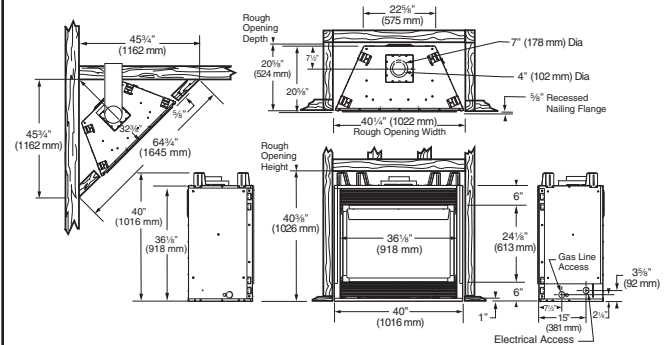

DVB4136 Top Vent